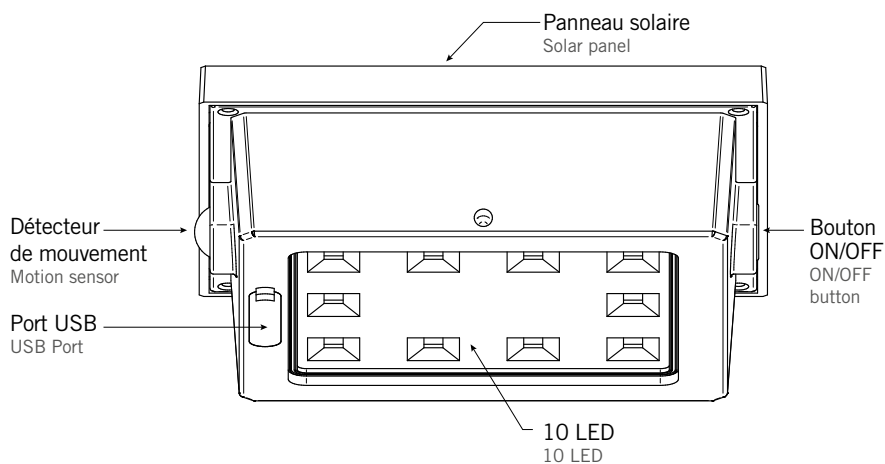

MODULE 500 LUMENS

Les lampes de la collection 500 LUMENS sont équipées du Module Solaire 500 Lumens, autonome, amovible, combinant un panneau solaire à haut rendement, un port micro USB pour recharge secteur, deux batteries lithium, 10 LED à haut rendement (puissance 3W - 3000 K) d'une intensité lumineuse de 500 Lumens, un détecteur de présence (capteur blanc latéral) et un bouton ON/OFF (bouton noir latéral) permettant de choisir directement le mode de fonctionnement voulu (2 modes au choix).

Personnalisation des réglages de l'intensité lumineuse de 0 à 500 Lm (voir Notice d'utilisation).

Garantie 2 ans (Sous certaines conditions - Voir Notice d'utilisation).

Our solar lights within the "500 lumens" group are fitted with a "solar module" producing 500 lumens. This device is self-sufficient, interchangeable and combines a high performance solar panel, a micro USB charging port, two lithium batteries, 10 high performance LED (3W-3000K) producing 500 lumens, a motion sensor (white) and an ON/OFF button (black).

This push button allows the user to choose between two modes and to dim the light from 500 lumens down to zero.

2 years warranty (please refer to the user manual for more details)

Schema Module Solaire 500 lumens